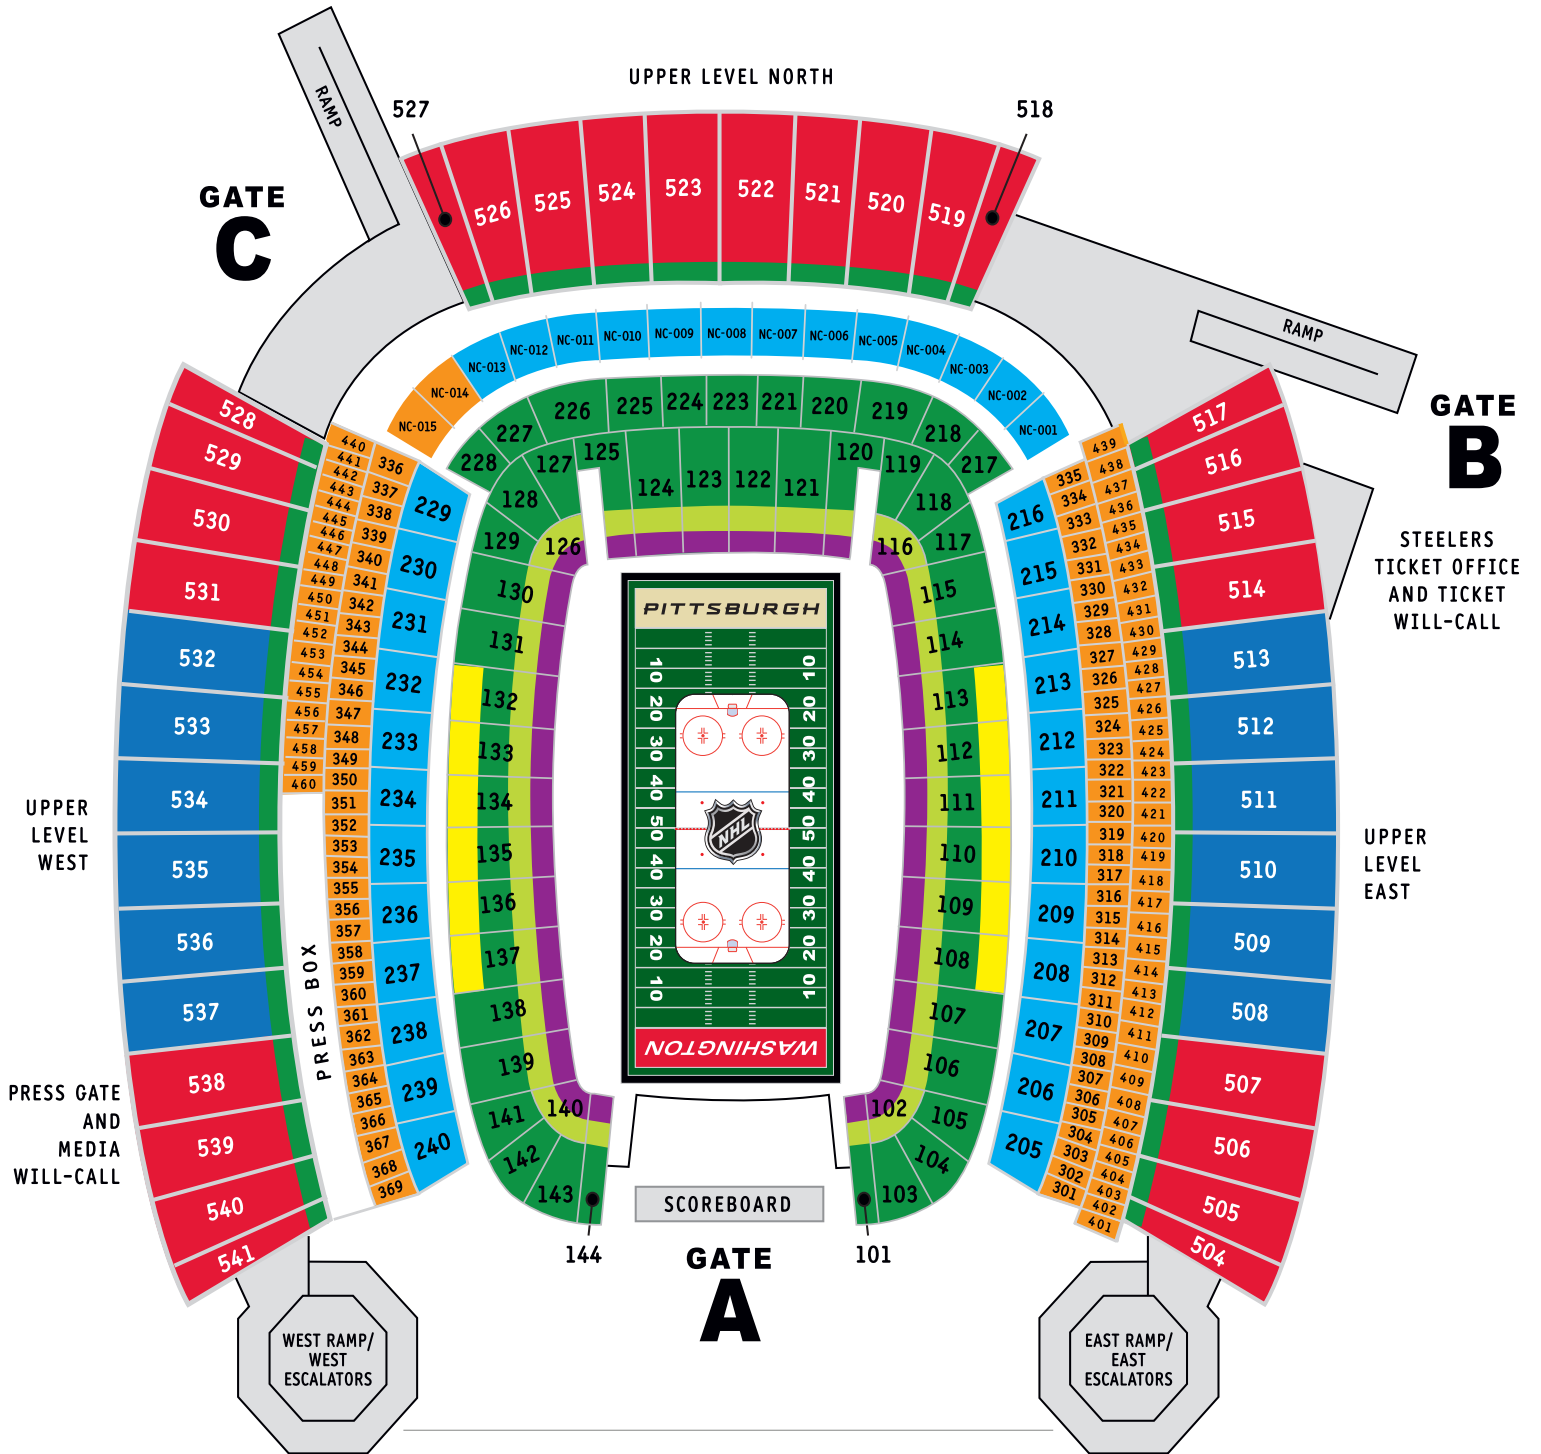

Winter CLASSIC™
BRIDGESTONE

CLUB WEST - 229-240 CLUB EAST - 205-216
 LOWER SUITES WEST - 336-369 LOWER SUITES EAST - 301-335
 UPPER SUITES WEST - 440-460 UPPER SUITES EAST - 401-439
 NORTH CLUB LOUNGE - NC-001 - NC-015